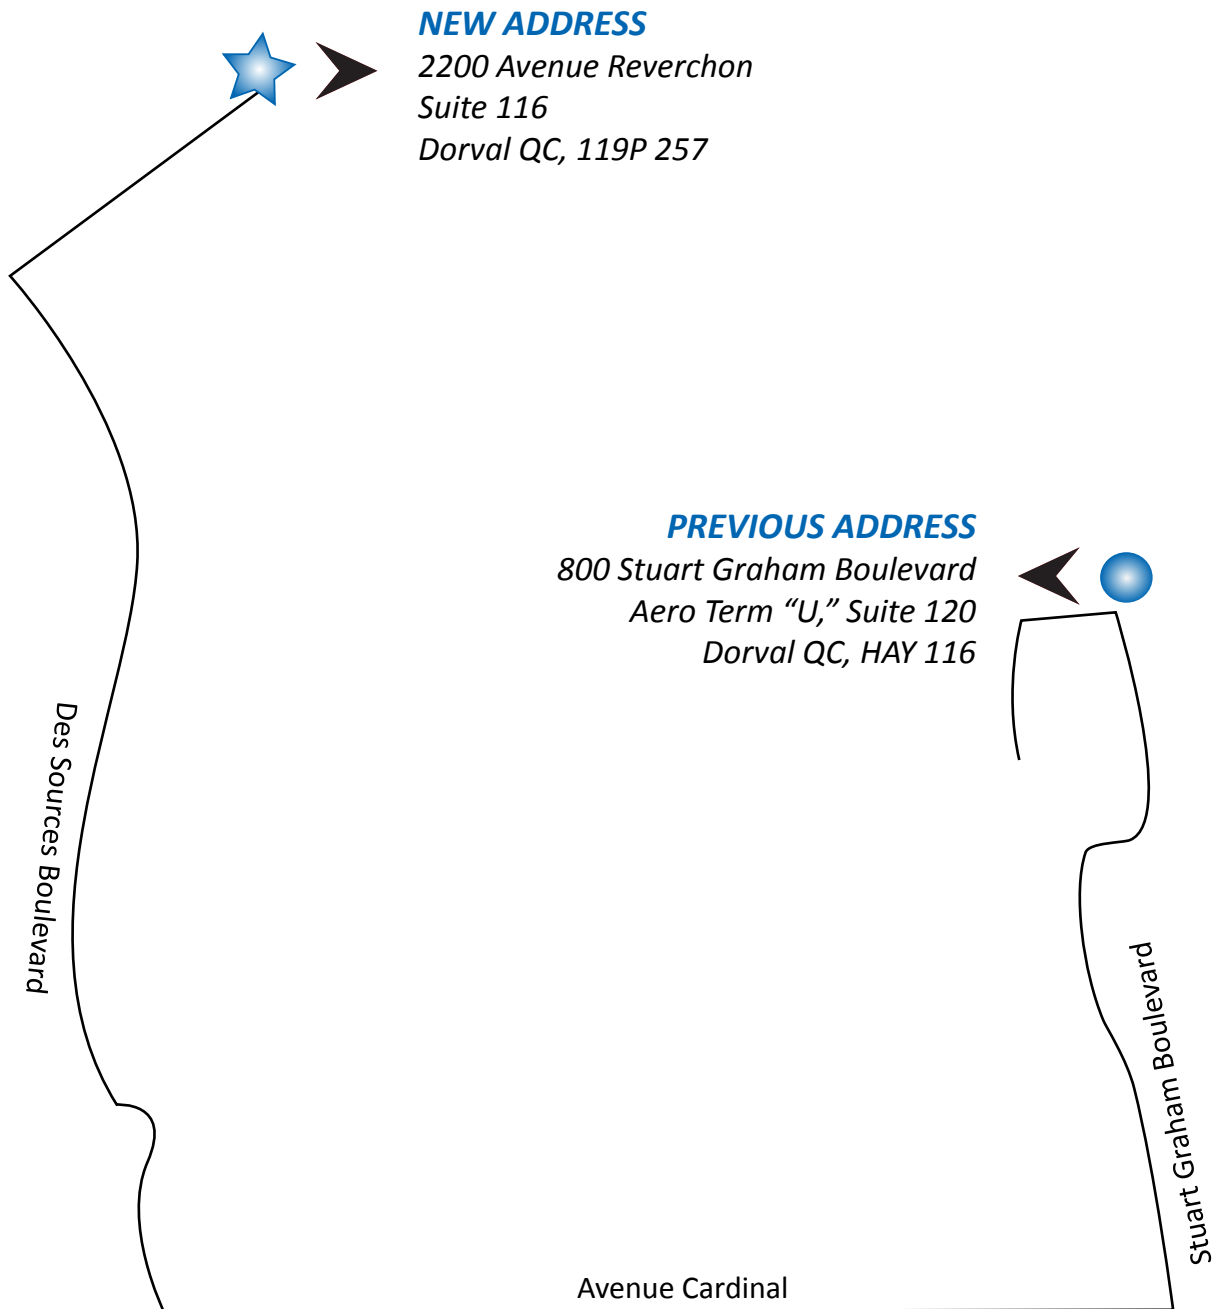

Montreal Cargo on the Move
New Location for Meat Storage

Customers will be served out of this new location beginning September 8, 2008.